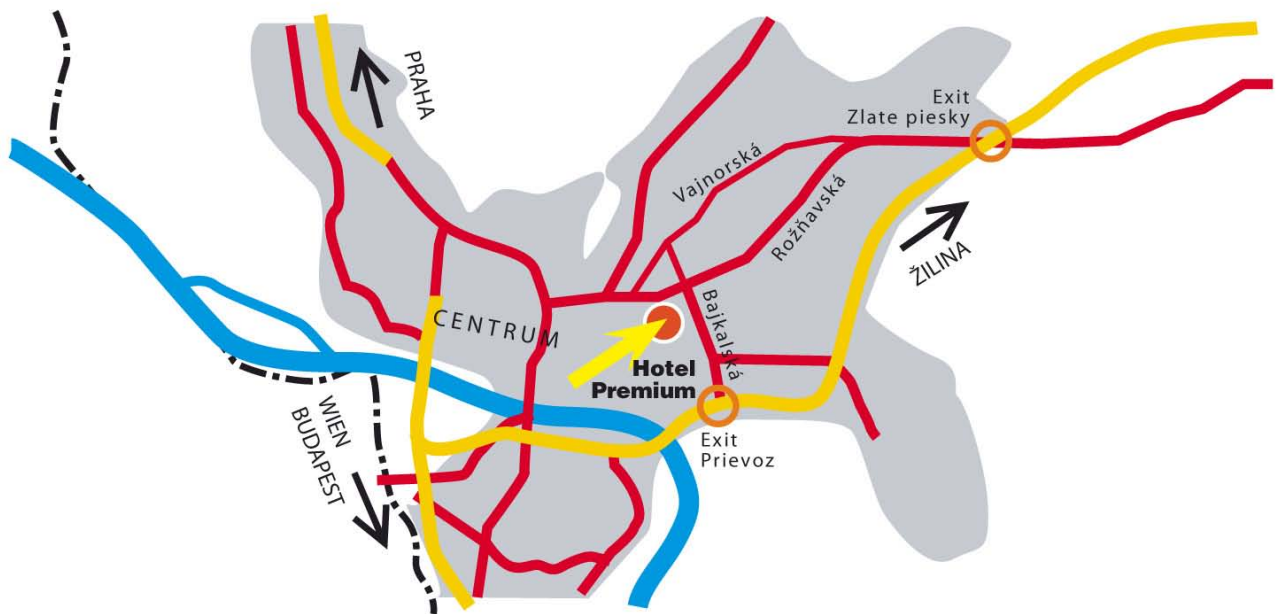

By car to Hotel Premium****
GPS : 48.16 / 17.14 (48°9'27.22 N / 17°8'31.48 E)

From Prague /CZ/ – to Premium

Way
Highway D2 / E65
Tunnel, 1. bridge across Danube river, on left side Incheba, Aupark, straight ...
...to Port Bridge /Pristavny most/, straight to Zilina
On the Port Bridge turn right – EXIT Centrum-Ružinov to Bajkalská St.
Go straight /BAUMAX on left/, underbridge, 1x lights, straight
2. lights, BIG BILLA supermarket on right, go straight
After 200 m turn left to Prešovská St. /across Bajkalská St./
Immediately after 10 m turn left, go through small parking, along garages
On the end of street turn right to Hotel Premium

From Zilina /SK/ - to Premium

Way
Highway D1 / E75
Exit – Ružinov/Centrum / before Prístavný most /Port Bridge/
Than turn right to Bajkalská St. /Baumax on left side/
Bajkalská St. – straight, underbridge, 1x lights, straight
2. lights, BIG BILLA supermarket on right, go straight
After 200 m turn left to Prešovská St. /across Bajkalská St./
Immediately after 10 m turn left, go through small parking, along garages
On the end of street turn right to Hotel Premium

From Vienna /A/ - to Premium

Way
Berg – straight
T - crossroad on Rusovská St. – turn left
After 200 m – turn right to Einsteinova St. /INCHEBA on left/
Go straight /AUPARK on left/
Straight to Prístavný most /Port Bridge/
On the port turn right – EXIT Centrum-Ružinov to Bajkalská St.
Go straight /BAUMAX on left/, underbridge, 1x lights, straight
2. lights, BIG BILLA supermarket on right, go straight
After 200 m turn left to Prešovská St. /across Bajkalská St./
Immediately after 10 m turn left, go through small parking, along garages
On the end of street turn right to Hotel Premium